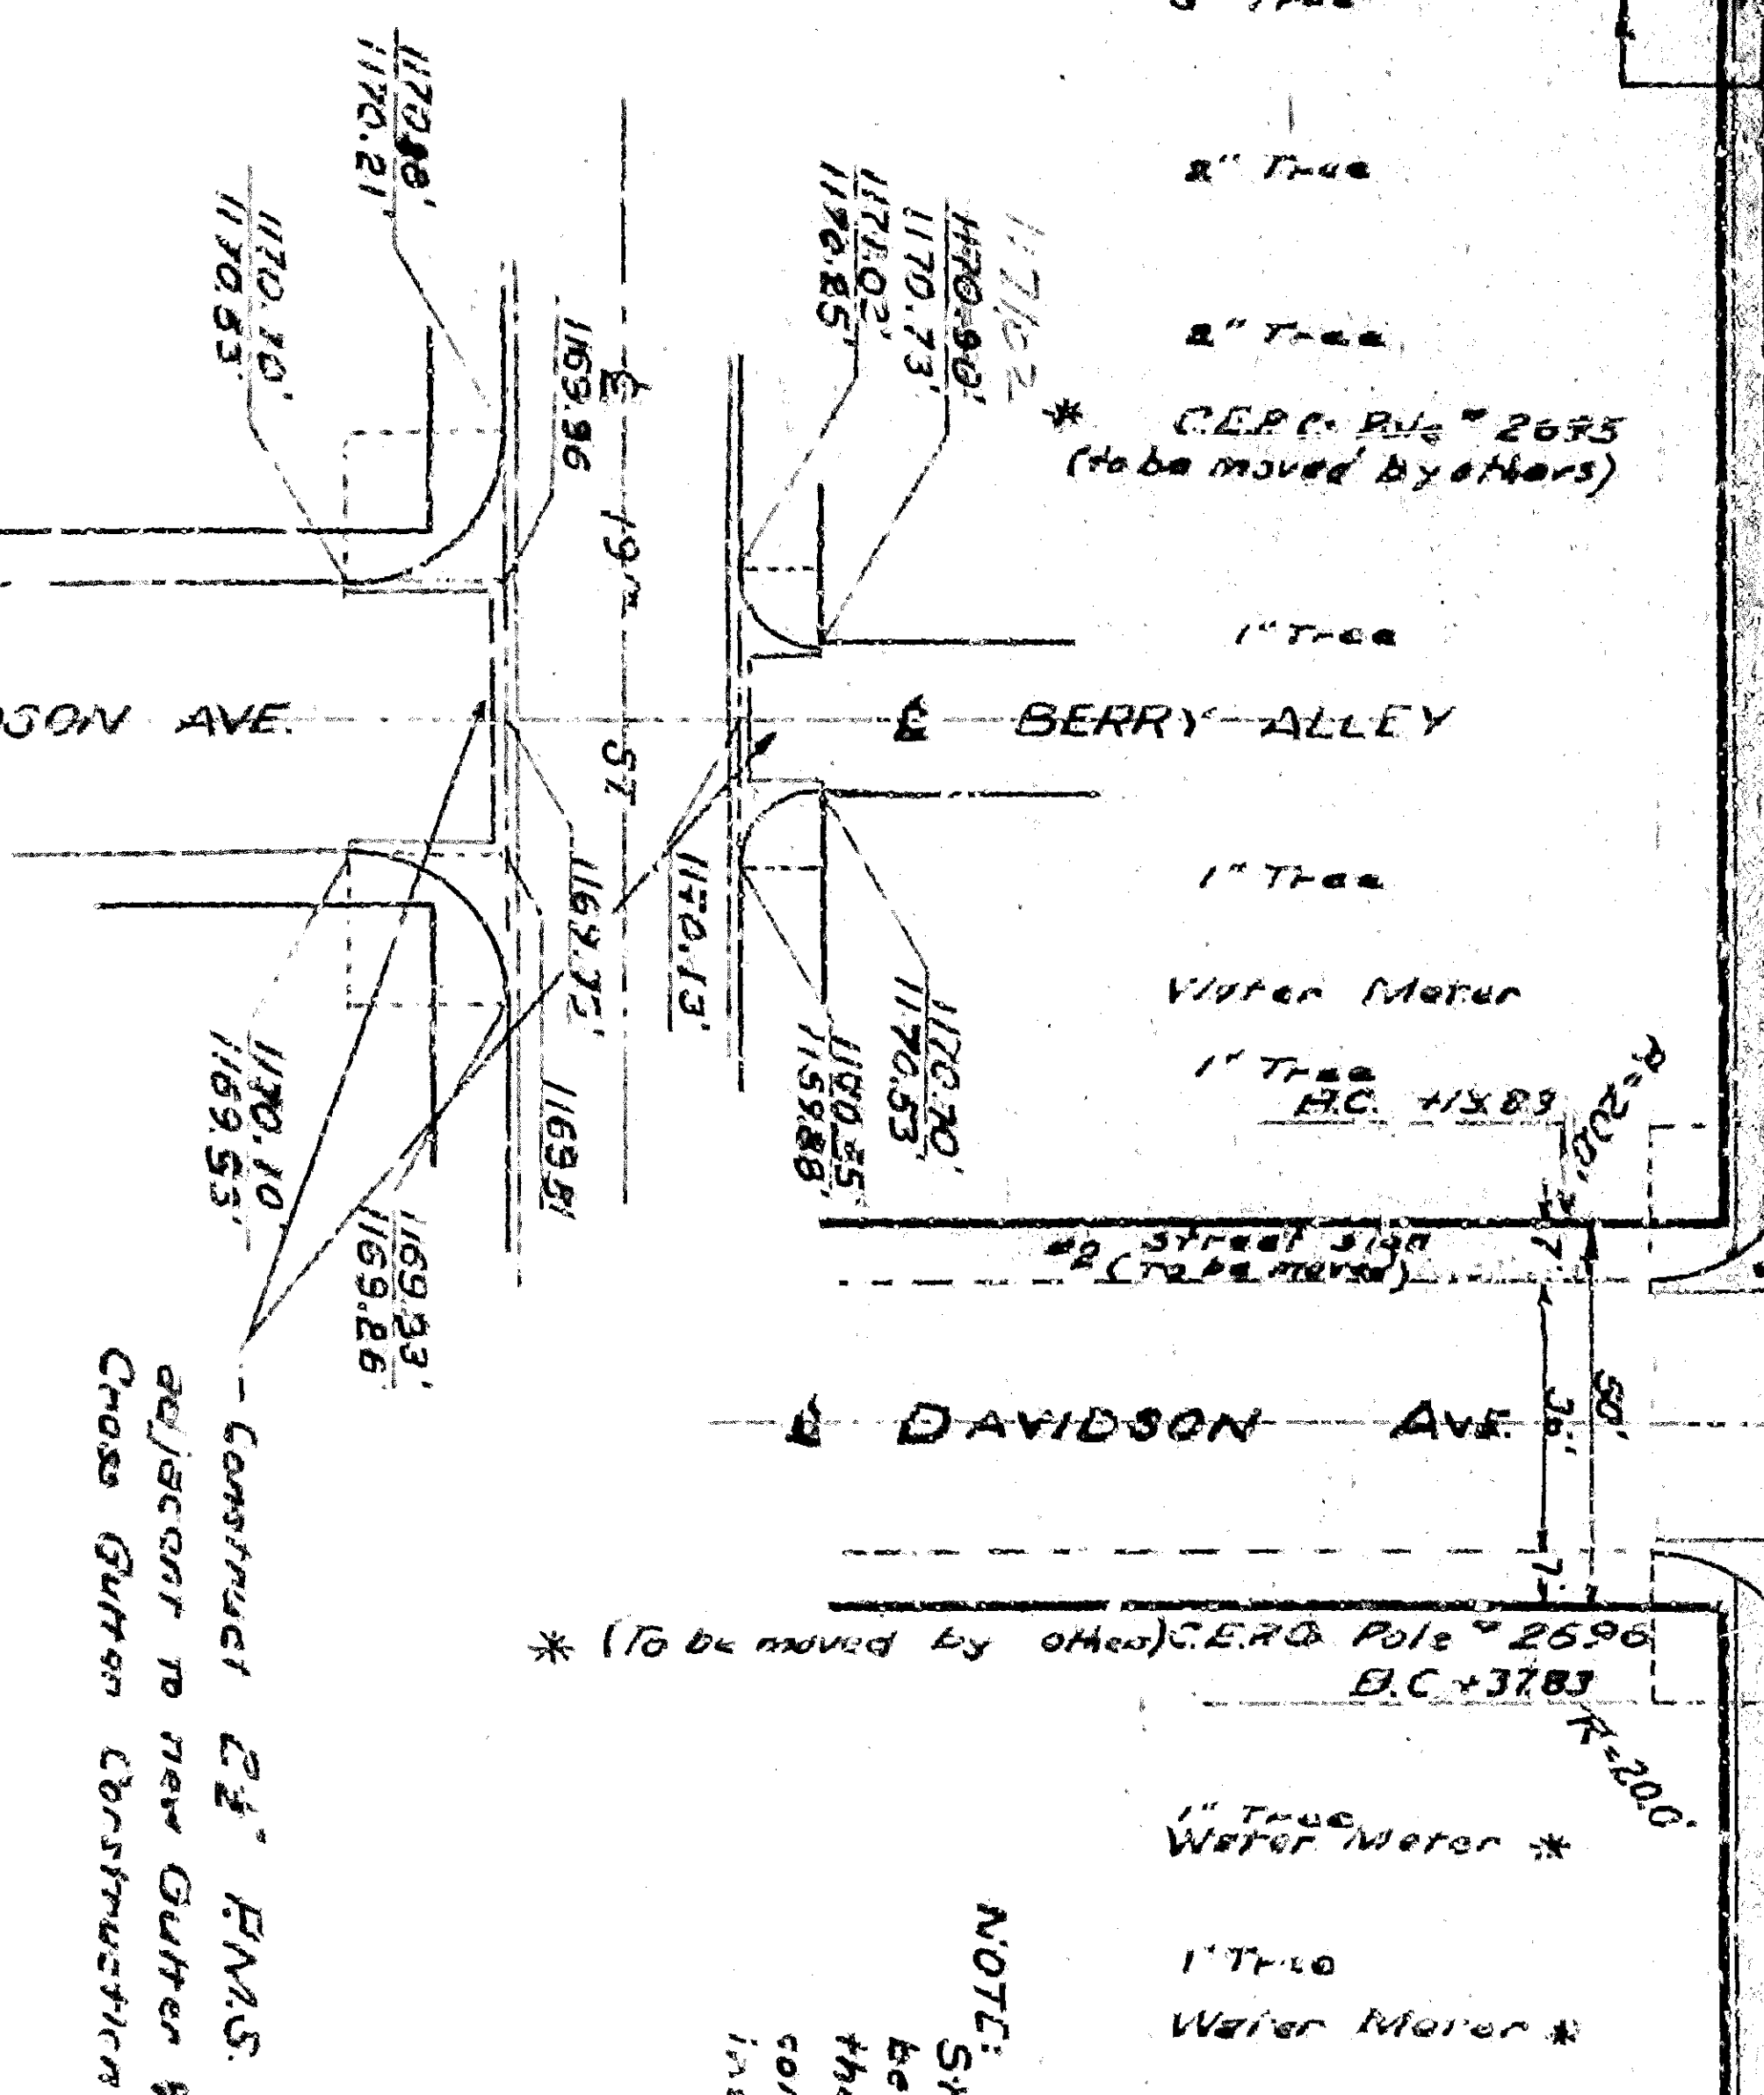

Req. of Project

PROFILE
SCALE: HORIZ. 1"=40'
VERT. 1"=4'

Req. of Project